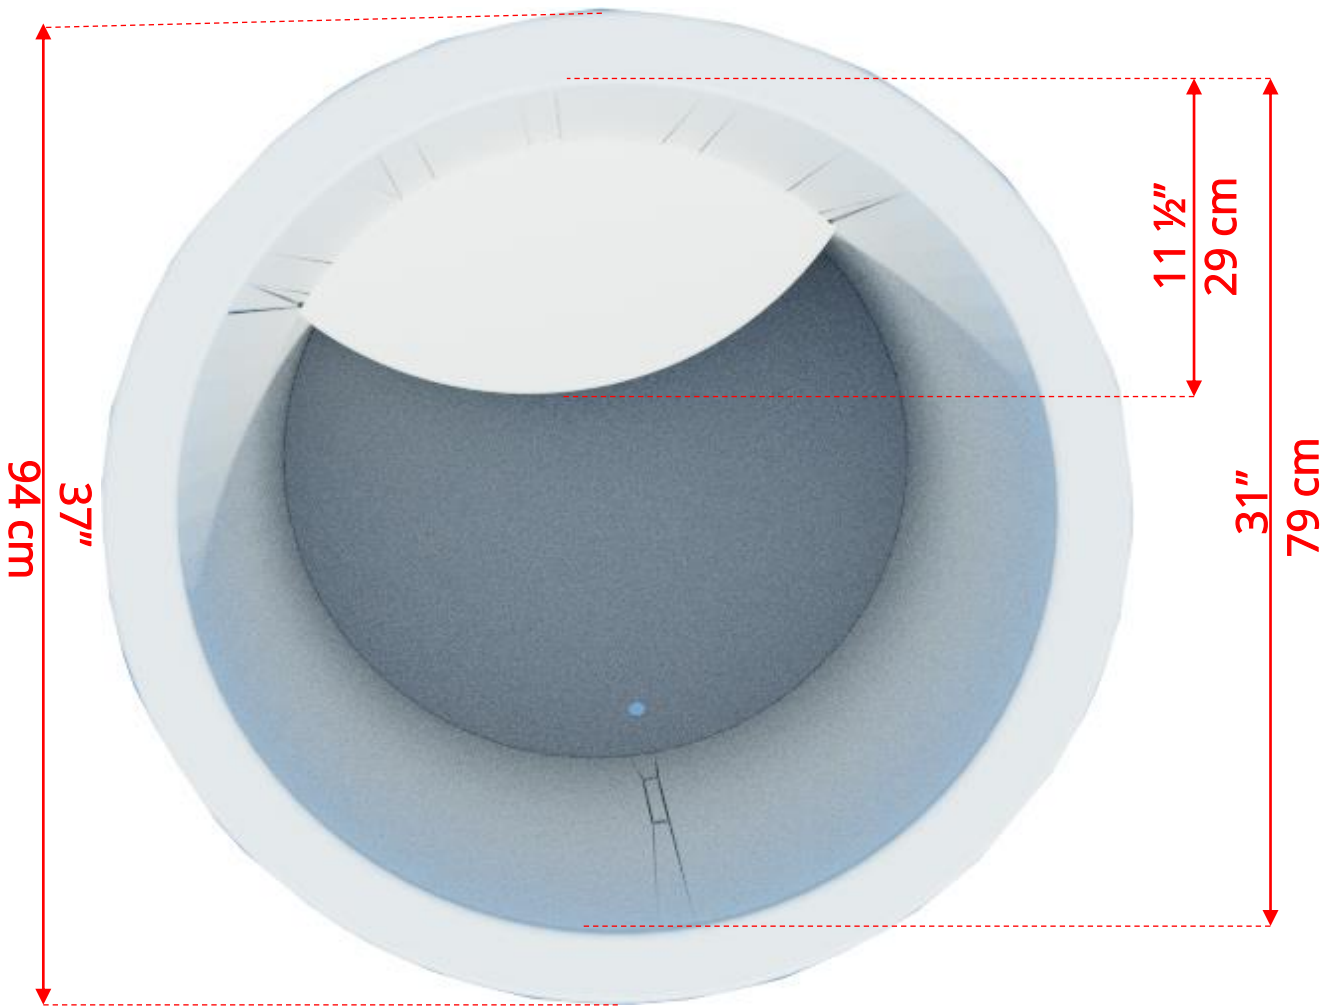

CT33BP

The Baltic Plunge Tub

CT33BP

The Baltic Plunge Tub

Top View

Seat Height 12" (30cm)